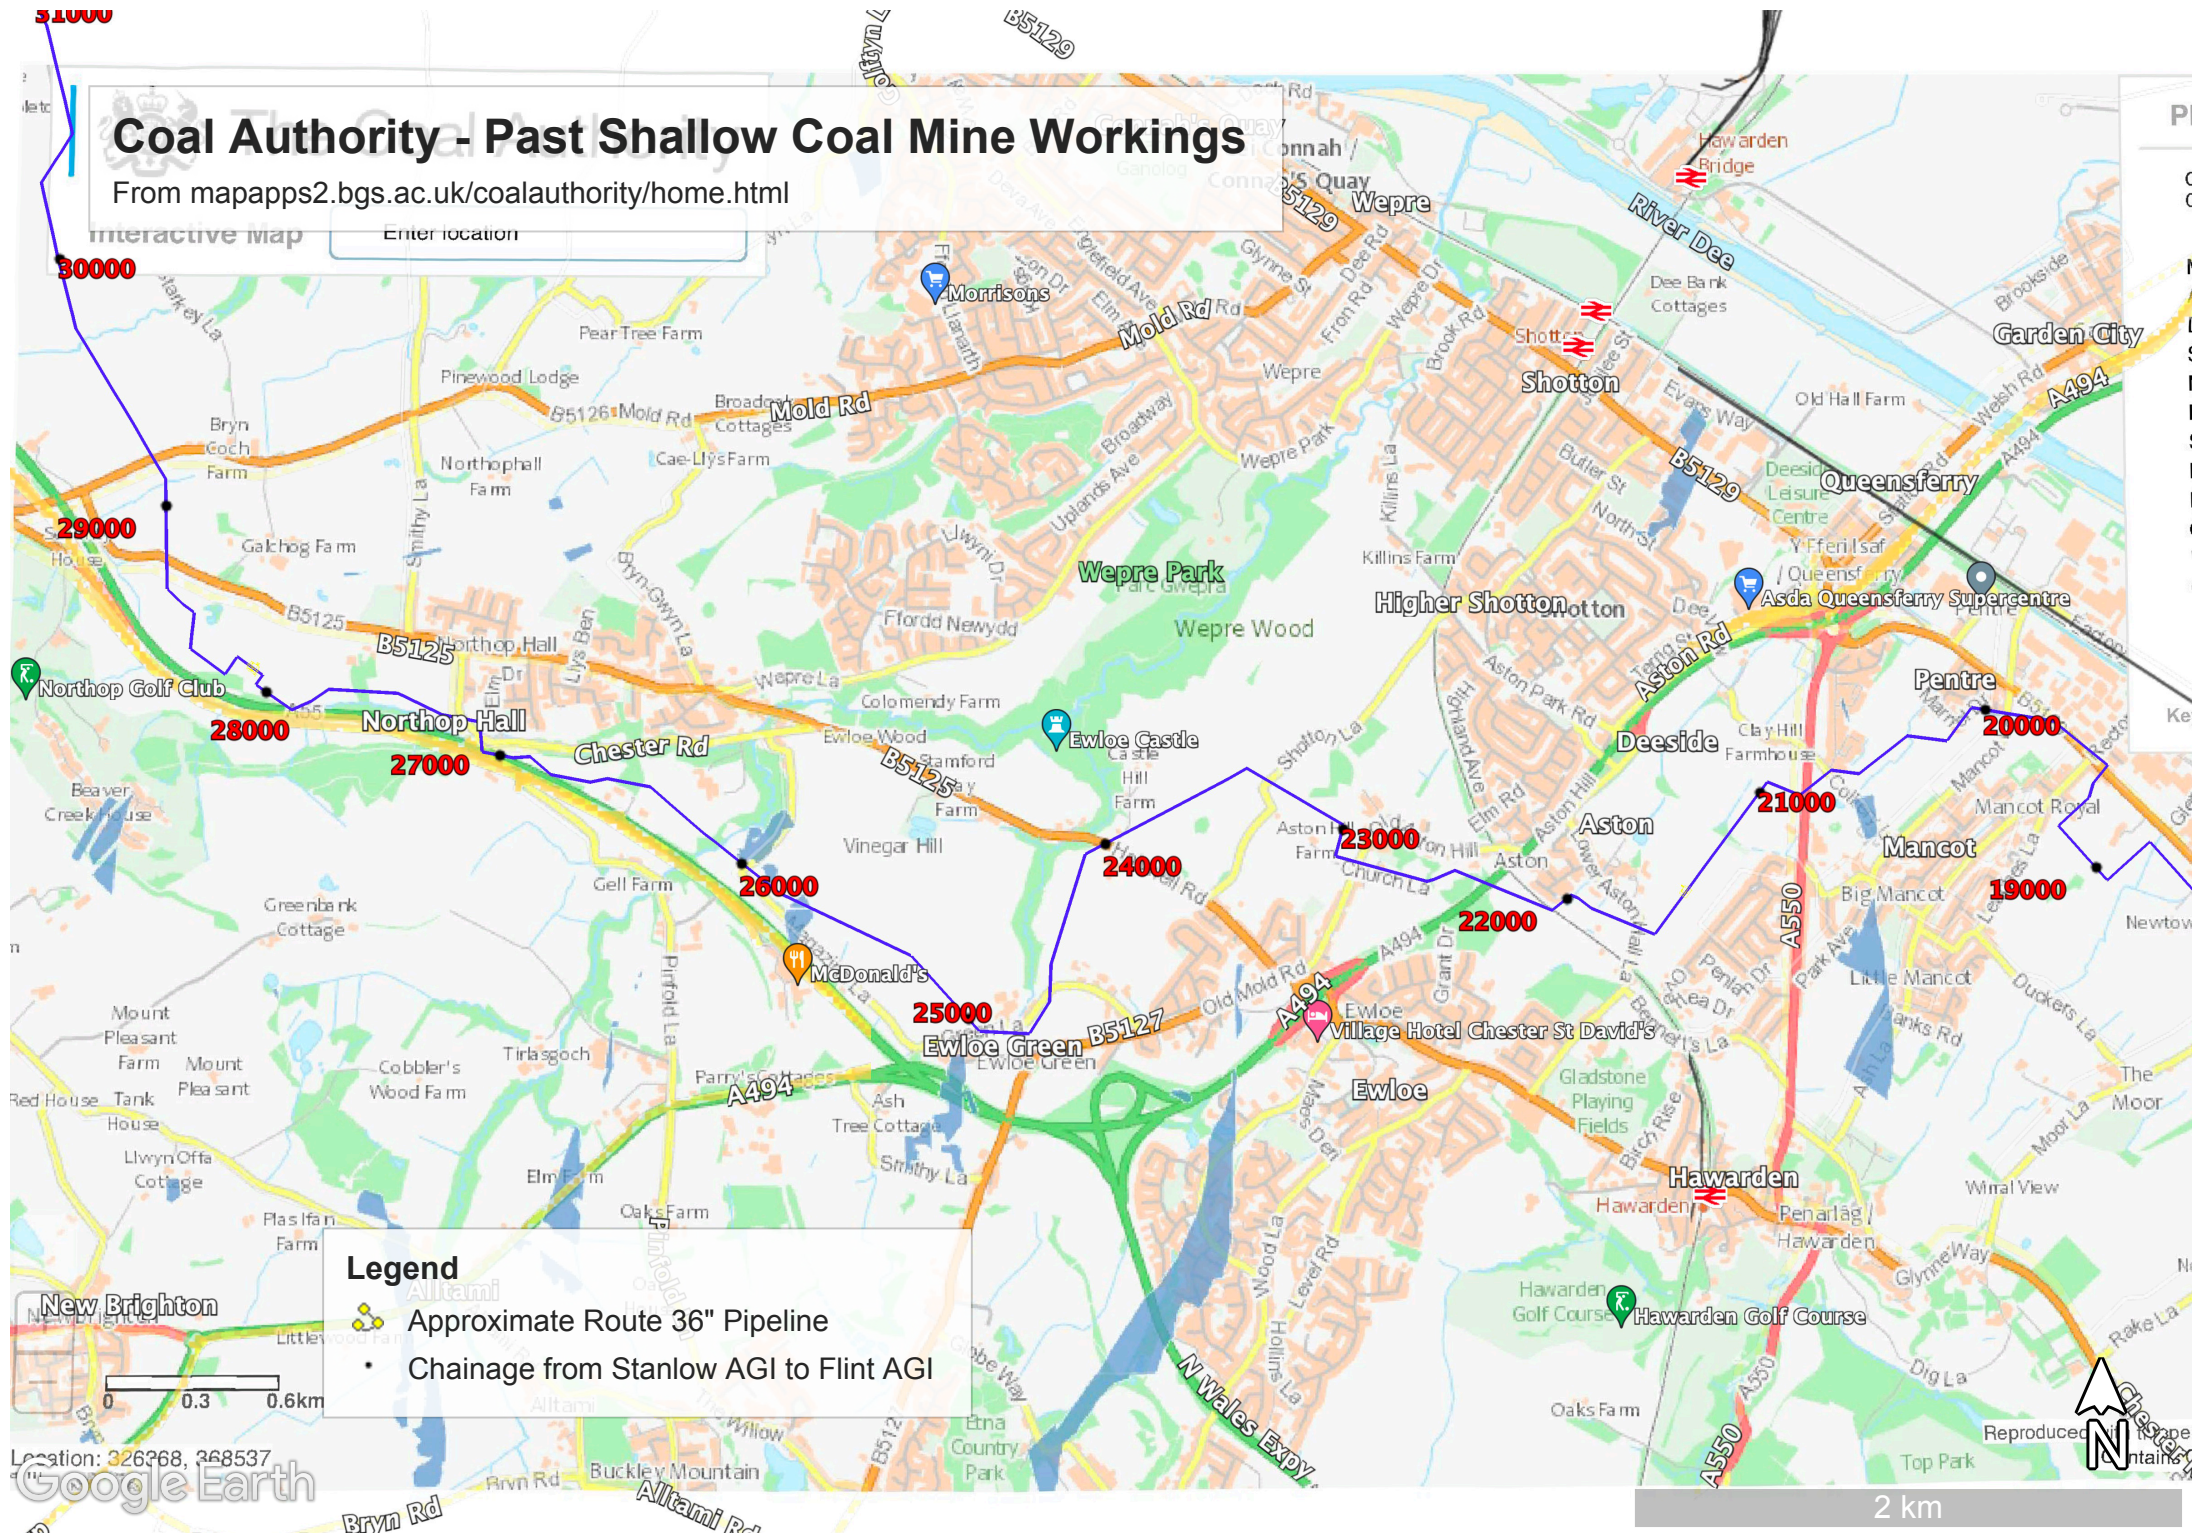

# Coal Authority - Past Shallow Coal Mine Workings

From [mapapps2.bgs.ac.uk/coalauthority/home.html](http://mapapps2.bgs.ac.uk/coalauthority/home.html)

Interactive map

Enter location

## Legend

- Approximate Route 36" Pipeline
- Chainage from Stanlow AGI to Flint AGI

Location: 326368, 368537  
Google Earth

2 km